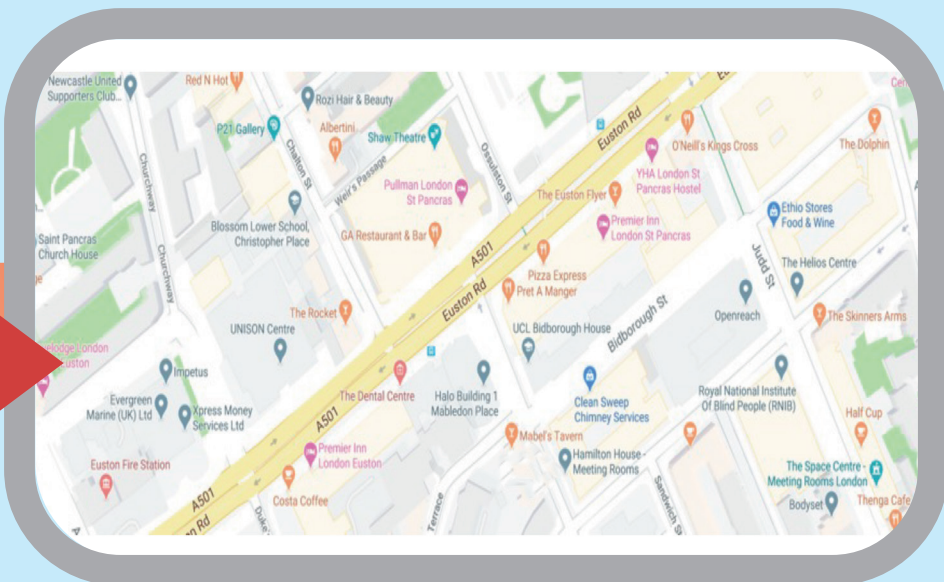

Map with local eateries.

For more information on the College of Public Speaking Ltd, call admin on +44 (0) 330 043 2677 or email admin@collegeofpublicspeaking.co.uk

VAL, 2nd Floor,
200a Pentonville Road,
Kings Cross,
London N1 9JP

☎ +44 (0) 330 043 2677
✉ admin@collegeofpublicspeaking.co.uk
🌐 www.collegeofpublicspeaking.co.uk

🐦 Twitter @vincestev

CIMA
CPD Accredited 2020