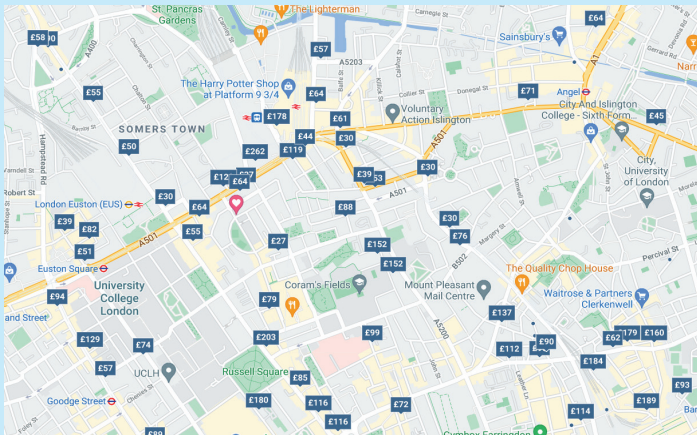

Voluntary Action Islington, 200a Pentonville Road, Kings Cross, London, N1 9JP is a ten minute walk from Kings Cross Station. Coming out of the main the station, the road directly ahead of you to the right is the Euston Road (the A501), after the main intersection/junction it becomes Pentonville Road. There is a McDonalds on the corner, Starbucks, Pret and Sainbury's in quick succession. Across the road you'll see the Pentonville Road tube entrance/exit.

Mabledon Court Hotel

<https://www.crowngroupofhotels.com/mabledon-court-hotel-london-kings-cross-st-pancras>

Within 200 yards of VAI you'll find Pizza Union, Pret A Manger and The Pullman Hotel

<https://pullman.accor.com/gb/united-kingdom/index.shtml>

Within 400 yards you'll find two Premier Inns, the British Library and several good pubs.

<https://www.premierinn.com> – search Euston or Kings Cross.

<https://www.bl.uk/> British Library

You'll also find the Shaw Theatre close by. <https://www.shaw-theatre.com/>

The Regents canal is just 1/4 mile away with the trendy Granary Square and the Coal Drops Yard shopping outlet. <https://www.coaldropsyard.com>

The British Museum is a short walk away. <https://www.britishmuseum.org/>