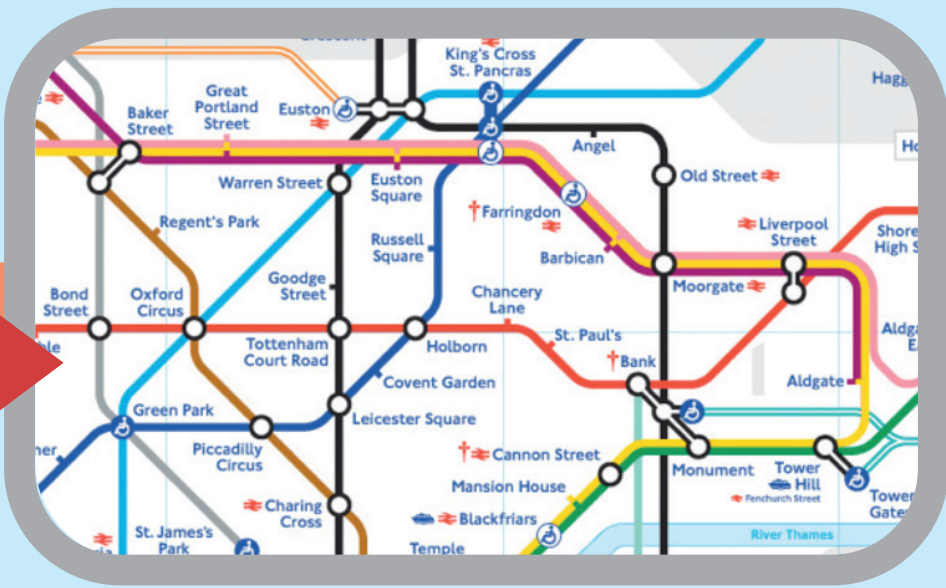

The London Tube map (with some mainline stations)

Euston and Kings Cross are London's two most accessible train stations, carrying millions of Londoners every day. St Pancras International is close by, offering transport from Paris, Brussels, Lille and Amsterdam.

There'll never be a better chance of meeting with you.

Regards

Vince Stevenson

Education Director
College of Public Speaking Ltd

COLLEGE OF
PUBLIC
SPEAKING
LONDON

CIMA®
CPD Accredited 2020

For more information on the College of Public Speaking Ltd, call admin on +44 (0) 330 043 2677 or email admin@collegeofpublicspeaking.co.uk

VAL, 2nd Floor,
200a Pentonville Road,
Kings Cross,
London N1 9JP

+44 (0) 330 043 2677
 admin@collegeofpublicspeaking.co.uk
 www.collegeofpublicspeaking.co.uk

Twitter @vincestev

CIMA®
CPD Accredited 2020