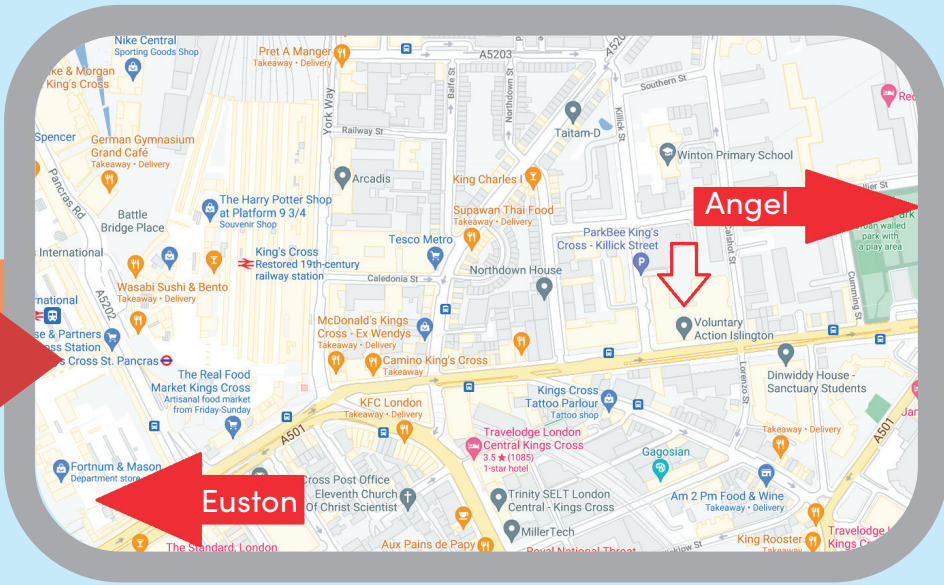

Location map